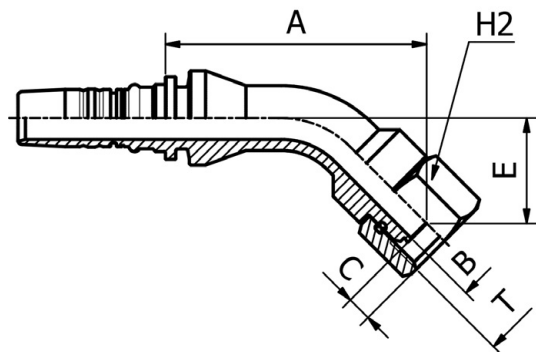

BS STANDARD CONNECTIONS

IM40842

**45° BSP
O-RING FEMALE SWEPT ELBOW 60° CONE
BS5200 / ISO 12151-6
(THRUST-WIRE NUT) STAINLESS STEEL**

PART. REF.	HOSE BORE			Thread	DIMENSIONS mm					
	DN	Dash	inch		T	B	A	C	E	H2
IM40842-12-12	19	- 12	3/4"	3/4" - 14	14.5	88.0	8.5	35.0	32.0	
IM40842-16-16	25	- 16	1"	1" - 11	19.5	97.0	10.6	40.0	41.0	
IM40842-20-20	31	- 20	1.1/4"	1.1/4" - 11	26.1	120.0	10.5	49.5	50.0	
IM40842-24-24	38	- 24	1.1/2"	1.1/2" - 11	32.1	126.5	12.5	50.0	60.0	
IM40842-32-32	51	- 32	2"	2" - 11,5	42.0	162.5	16.1	66.5	70.0	