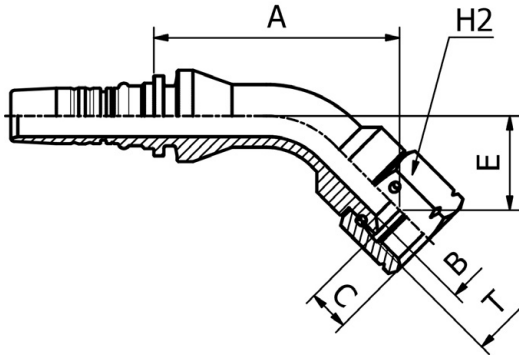

SAE STANDARD CONNECTIONS

M42542

45° JIC
 FEMALE SWEPT ELBOW 37° CONE SEAT
 SAE J516 / ISO 12151-5
 (THRUST-WIRE NUT)

PART. REF.	HOSE BORE			Thread	DIMENSIONS mm						
	DN	Dash	inch	T	B	A	C	E	H2		
M42542-12-12	19	- 12	3/4"	1.1/16" - 12	15.0	86.0	14.2	33.0	32.0		
M42542-16-16	25	- 16	1"	1.5/16" - 12	21.7	95.0	15.2	37.0	41.0		
M42542-16-20	25	- 16	1"	1.5/8" - 12	26.1	102.5	16.2	36.5	50.0		
M42542-20-20	31	- 20	1.1/4"	1.5/8" - 12	26.1	115.5	16.2	45.0	50.0		
M42542-24-24	38	- 24	1.1/2"	1.7/8" - 12	32.1	126.5	18.8	50.0	60.0		
M42542-32-32	51	- 32	2"	2.1/2" - 12	42.0	161.5	24.0	63.5	75.0		