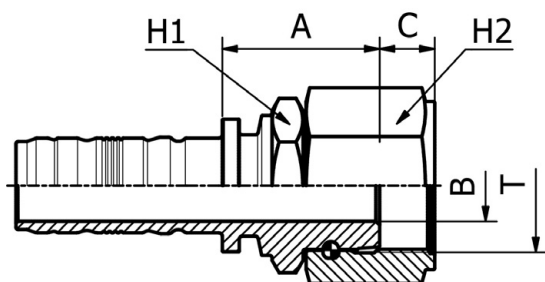

# M82412

ORFS  
FEMALE  
SAE J516/ISO 12151.1

PART. REF.	HOSE BORE			Thread	DIMENSIONS mm						
	DN	Dash	inch	T	B	A	C	H1	H2		
M82412-12-12	19	- 12	3/4"	1.3/16" - 12	14.5	38.0	14.1	32.0	36.0		
M82412-12-16	19	- 12	3/4"	1.7/16" - 12	19.5	42.0	15.0	41.0	46.0		
M82412-16-16	25	- 16	1"	1.7/16" - 12	19.5	43.0	15.0	41.0	46.0		
M82412-20-20	31	- 20	1.1/4"	1.11/16" - 12	25.0	52.5	15.1	50.0	55.0		
M82412-24-24	38	- 24	1.1/2"	2" - 12	30.5	55.0	15.0	60.0	60.0		